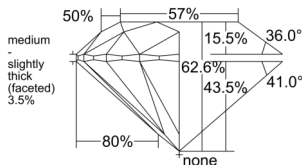

GIA®

FACSIMILE

GIA REPORT 6521840901

Verify this report at GIA.edu

GIA NATURAL DIAMOND DOSSIER®

July 17, 2025
GIA Report Number 6521840901
Shape and Cutting Style ..... Round Brilliant
Measurements ..... 6.05 - 6.07 x 3.79 mm

GRADING RESULTS

Carat Weight ..... 0.86 carat
Color Grade ..... K
Clarity Grade SI2
Cut Grade ..... Excellent

ADDITIONAL GRADING INFORMATION

Polish ..... Excellent
Symmetry ..... Excellent
Fluorescence ..... Medium Blue
Clarity Characteristics ..... Crystal, Feather
Inscription(s): GIA 6521840901

PROPORTIONS

GRADING SCALES

GIA COLOR SCALE	GIA CLARITY SCALE	GIA CUT SCALE	
D	FLAWLESS	EXCELLENT	
E	INTERNALLY FLAWLESS		
F		VVS₁	VERY GOOD
G	VVS₂		
H	VS₁	GOOD	
I	VS₂		
J	SI₁	FAIR	
K	SI₂		
L	I₁	POOR	
M	I₂		
N	I₃		
O			
P			
Q			
R			
S			
T			
U			
V			
W			
X			
Y			
Z