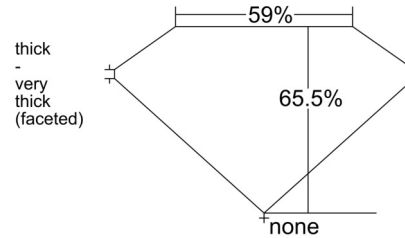

GIA NATURAL DIAMOND GRADING REPORT

July 18, 2025
 GIA Report Number 6521854635
 Shape and Cutting Style Oval Brilliant
 Measurements 8.47 x 6.38 x 4.18 mm

GRADING RESULTS

Carat Weight 1.51 carat
 Color Grade D
 Clarity Grade VVS1

ADDITIONAL GRADING INFORMATION

Polish Excellent
 Symmetry Very Good
 Fluorescence Faint
 Inscription(s): GIA 6521854635

PROPORTIONS

Profile not to actual proportions

CLARITY CHARACTERISTICS

KEY TO SYMBOLS*

- Pinpoint
- ~ Feather
- ∧ Indented Natural
- ∧ Natural

* Red symbols denote internal characteristics (inclusions). Green or black symbols denote external characteristics (blemishes). Diagram is an approximate representation of the diamond, and symbols shown indicate type, position, and approximate size of clarity characteristics. All clarity characteristics may not be shown. Details of finish are not shown.