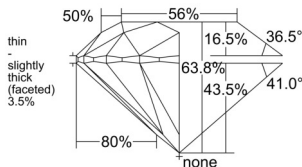

GIA®

FACSIMILE

GIA REPORT 6521867256

Verify this report at GIA.edu

GIA NATURAL DIAMOND DOSSIER®

July 21, 2025
GIA Report Number 6521867256
Shape and Cutting Style ..... Round Brilliant
Measurements ..... 6.05 - 6.13 x 3.89 mm

GRADING RESULTS

Carat Weight ..... 0.90 carat
Color Grade ..... E
Clarity Grade VS2
Cut Grade ..... Excellent

ADDITIONAL GRADING INFORMATION

Polish ..... Excellent
Symmetry ..... Very Good
Fluorescence ..... None
Clarity Characteristics..... Cloud, Crystal, Indented Natural
Inscription(s): GIA 6521867256

PROPORTIONS

GRADING SCALES

GIA COLOR SCALE	GIA CLARITY SCALE	GIA CUT SCALE
Colorless	Flawless	Excellent
Near Colorless	Internally Flawless	
Faint	VVS₁	Very Good
Very Light	VVS₂	
Light	VS₁	Good
	VS₂	
	SI₁	Fair
	SI₂	
	I₁	Poor
	I₂	
	I₃