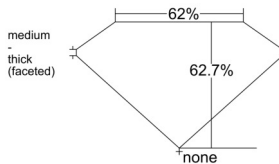

GIA®

FACSIMILE

GIA REPORT 6521885009

Verify this report at GIA.edu

GIA NATURAL DIAMOND DOSSIER®

July 22, 2025
GIA Report Number 6521885009
Shape and Cutting Style ..... Pear Brilliant
Measurements ..... 8.85 x 5.35 x 3.36 mm

GRADING RESULTS

Carat Weight ..... 0.92 carat
Color Grade ..... H
Clarity Grade VVS1

ADDITIONAL GRADING INFORMATION

Polish ..... Excellent
Symmetry ..... Excellent
Fluorescence ..... Strong Blue
Clarity Characteristics ..... Cloud, Pinpoint
Inscription(s): GIA 6521885009

PROPORTIONS

Profile not to actual proportions

GRADING SCALES

GIA COLOR SCALE		GIA CLARITY SCALE			
COLORLESS	D	VERY VERY SLIGHTLY INCLUDED	FLAWLESS		
	E		INTERNALLY FLAWLESS		
	F	VERY SLIGHTLY INCLUDED	VVS₁		
	G		VVS₂		
	H		VS₁		
	NEAR COLORLESS	I	SLIGHTLY INCLUDED	VS₂	
		J		SI₁	
		FAINT	K	INCLUDED	SI₂
			L		I₁
			M		I₂
VERT LIGHT	N	LIGHT	I₃		
	O				
	P				
	Q				
	R				
	S				
	T				
LIGHT	U				
	V				
	W				
	X				
Y					
Z