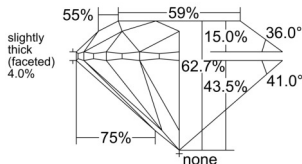

GIA®

FACSIMILE

GIA NATURAL DIAMOND DOSSIER®

August 07, 2025
GIA Report Number 6521888749
Shape and Cutting Style ..... Round Brilliant
Measurements ..... 5.19 - 5.24 x 3.27 mm

GRADING RESULTS

Carat Weight ..... 0.55 carat
Color Grade ..... G
Clarity Grade VS2
Cut Grade ..... Excellent

ADDITIONAL GRADING INFORMATION

Polish ..... Excellent
Symmetry ..... Excellent
Fluorescence ..... None
Clarity Characteristics ..... Cloud, Crystal
Inscription(s): GIA 6521888749

GIA REPORT 6521888749

Verify this report at GIA.edu

PROPORTIONS

Profile to actual proportions