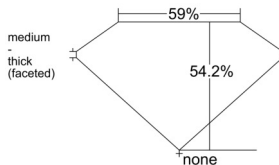

GIA®

FACSIMILE

GIA REPORT 6521944045

Verify this report at GIA.edu

GIA NATURAL DIAMOND DOSSIER®

July 30, 2025
GIA Report Number 6521944045
Shape and Cutting Style ..... Heart Brilliant
Measurements ..... 5.30 x 6.03 x 3.27 mm

GRADING RESULTS

Carat Weight ..... 0.61 carat
Color Grade ..... F
Clarity Grade VVS2

ADDITIONAL GRADING INFORMATION

Polish ..... Excellent
Symmetry ..... Excellent
Fluorescence ..... None
Clarity Characteristics ..... Pinpoint
Inscription(s): GIA 6521944045

PROPORTIONS

Profile not to actual proportions

GRADING SCALES

GIA COLOR SCALE		GIA CLARITY SCALE			
COLORLESS	D	VERY VERY SLIGHTLY INCLUDED	FLAWLESS		
	E		INTERNALLY FLAWLESS		
	F	VERY SLIGHTLY INCLUDED	VVS₁		
	G		VVS₂		
	H		VS₁		
	NEAR COLORLESS	I	SLIGHTLY INCLUDED	VS₂	
		J		SI₁	
		FAINT	K	INCLUDED	SI₂
			L		I₁
			M		I₂
VERT LIGHT	N	LIGHT	I₃		
	O				
	P				
	Q				
	R