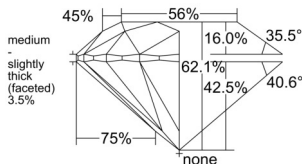

GIA®

FACSIMILE

GIA REPORT 6521974425

Verify this report at GIA.edu

GIA NATURAL DIAMOND DOSSIER®

July 31, 2025
GIA Report Number 6521974425
Shape and Cutting Style ..... Round Brilliant
Measurements ..... 4.94 - 4.96 x 3.07 mm

GRADING RESULTS

Carat Weight ..... 0.46 carat
Color Grade ..... D
Clarity Grade S11
Cut Grade ..... Excellent

ADDITIONAL GRADING INFORMATION

Polish ..... Excellent
Symmetry ..... Excellent
Fluorescence ..... None
Clarity Characteristics ..... Crystal
Inscription(s): GIA 6521974425

PROPORTIONS

Profile to actual proportions