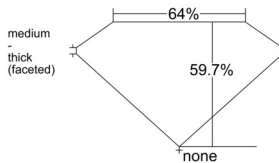

GIA®

FACSIMILE

GIA REPORT 6522080284

Verify this report at GIA.edu

GIA NATURAL DIAMOND DOSSIER®

May 06, 2025
GIA Report Number 6522080284
Shape and Cutting Style ..... Pear Brilliant
Measurements ..... 6.49 x 4.19 x 2.50 mm

GRADING RESULTS

Carat Weight ..... 0.40 carat
Color Grade ..... D
Clarity Grade VVS1

ADDITIONAL GRADING INFORMATION

Polish ..... Excellent
Symmetry ..... Very Good
Fluorescence ..... None
Clarity Characteristics ..... Pinpoint
Inscription(s): GIA 6522080284

PROPORTIONS

Profile not to actual proportions

GRADING SCALES

GIA COLOR SCALE		GIA CLARITY SCALE	
COLORLESS	D	VERY VERY SLIGHTLY INCLUDED	FLAWLESS
	E		INTERNALLY FLAWLESS
	F		VVS₁
	G		VVS₂
	H		VS₁
	I		VS₂
	J		SI₁
	K		SI₂
	L		I₁
	M		I₂
NEAR COLORLESS	N	SLIGHTLY INCLUDED	I₃
	O		
	P		
	Q		
FAINT	R		
	S		
	T		
	U		
VERT LIGHT	V		
	W		
	X		
	Y		
LIGHT	Z