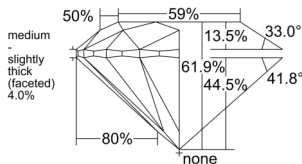

GIA®

FACSIMILE

GIA REPORT 6522112536

Verify this report at GIA.edu

GIA NATURAL DIAMOND DOSSIER®

May 27, 2025
GIA Report Number 6522112536
Shape and Cutting Style ..... Round Brilliant
Measurements ..... 5.10 - 5.14 x 3.17 mm

GRADING RESULTS

Carat Weight ..... 0.51 carat
Color Grade ..... D
Clarity Grade ..... Flawless
Cut Grade ..... Excellent

ADDITIONAL GRADING INFORMATION

Polish ..... Excellent
Symmetry ..... Excellent
Fluorescence ..... None
Clarity Characteristics ..... None
Inscription(s): GIA 6522112536

PROPORTIONS

Profile to actual proportions

GRADING SCALES

GIA COLOR SCALE	GIA CLARITY SCALE	GIA CUT SCALE	
D	FLAWLESS	EXCELLENT	
E	INTERNALLY FLAWLESS		
F		VVS₁	VERY GOOD
G	VVS₂		
H	VS₁	GOOD	
I	VS₂		
J	SI₁	FAIR	
K	SI₂		
L	I₁	POOR	
M			
N			
O	I₂		
P			
Q			
R	I₃		
S			
T			
U			
V			
W			
X			
Y			
Z