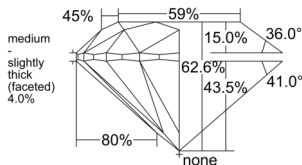

GIA®

FACSIMILE

GIA REPORT 6522118651

Verify this report at GIA.edu

GIA NATURAL DIAMOND DOSSIER®

May 10, 2025
GIA Report Number 6522118651
Shape and Cutting Style ..... Round Brilliant
Measurements ..... 5.34 - 5.37 x 3.35 mm

GRADING RESULTS

Carat Weight ..... 0.60 carat
Color Grade ..... G
Clarity Grade VS1
Cut Grade ..... Excellent

ADDITIONAL GRADING INFORMATION

Polish ..... Excellent
Symmetry ..... Excellent
Fluorescence ..... None
Clarity Characteristics..... Cloud, Indented Natural
Inscription(s): GIA 6522118651

PROPORTIONS

Profile to actual proportions

GRADING SCALES

GIA COLOR SCALE	GIA CLARITY SCALE	GIA CUT SCALE	
D	FLAWLESS	EXCELLENT	
E	INTERNALLY FLAWLESS		
F		VVS₁	VERY GOOD
G	VVS₂		
H	VS₁	GOOD	
I	VS₂		
J	SI₁	FAIR	
K	SI₂		
L	I₁	POOR	
M			
N			
O	I₂		
P			
Q			
R	I₃		
S			
T			
U			
V			
W			
X			
Y			
Z