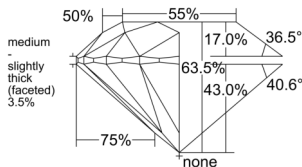

GIA®

FACSIMILE

GIA REPORT 6522159591

Verify this report at GIA.edu

GIA NATURAL DIAMOND DOSSIER®

May 15, 2025
GIA Report Number 6522159591
Shape and Cutting Style ..... Round Brilliant
Measurements ..... 4.98 - 5.05 x 3.18 mm

GRADING RESULTS

Carat Weight ..... 0.50 carat
Color Grade ..... G
Clarity Grade VS2
Cut Grade ..... Excellent

ADDITIONAL GRADING INFORMATION

Polish ..... Excellent
Symmetry ..... Very Good
Fluorescence ..... None
Clarity Characteristics ..... Crystal, Cloud
Inscription(s): GIA 6522159591

PROPORTIONS

GRADING SCALES

GIA COLOR SCALE

COLORESS	D
	E
	F
	G
	H
	I
	J
NEAR COLORESS	K
	L
	M
	N
	O
	P
	Q
	R
	S
	T
	U
	V
	W
	X
	Y
	Z

GIA CLARITY SCALE

VERY VERY SLIGHTLY INCLUDED	FLAWLESS
	INTERNALLY FLAWLESS
VERY SLIGHTLY INCLUDED	VVS₁
	VVS₂
SLIGHTLY INCLUDED	VS₁
	VS₂
INCLUDED	SI₁
	SI₂
	I₁
	I₂
	I₃

GIA CUT SCALE

EXCELLENT
VERY GOOD
GOOD
FAIR
POOR