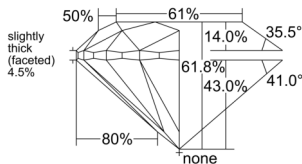

GIA®

FACSIMILE

GIA NATURAL DIAMOND DOSSIER®

May 19, 2025
GIA Report Number 6522184799
Shape and Cutting Style ..... Round Brilliant
Measurements ..... 5.63 - 5.67 x 3.49 mm

GRADING RESULTS

Carat Weight ..... 0.70 carat
Color Grade ..... F
Clarity Grade SI2
Cut Grade ..... Excellent

ADDITIONAL GRADING INFORMATION

Polish ..... Excellent
Symmetry ..... Excellent
Fluorescence ..... None
Clarity Characteristics ..... Crystal, Feather
Inscription(s): GIA 6522184799

GIA REPORT 6522184799

Verify this report at GIA.edu

PROPORTIONS

Profile to actual proportions