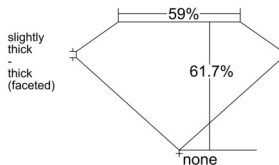

GIA®

FACSIMILE

GIA REPORT 6522201372

Verify this report at GIA.edu

GIA NATURAL DIAMOND DOSSIER®

May 19, 2025
GIA Report Number 6522201372
Shape and Cutting Style ..... Pear Brilliant
Measurements ..... 8.13 x 5.23 x 3.22 mm

GRADING RESULTS

Carat Weight ..... 0.81 carat
Color Grade ..... F
Clarity Grade VS2

ADDITIONAL GRADING INFORMATION

Polish ..... Very Good
Symmetry ..... Excellent
Fluorescence ..... Strong Blue
Clarity Characteristics ..... Crystal
Inscription(s): GIA 6522201372

PROPORTIONS

Profile not to actual proportions

GRADING SCALES

GIA COLOR SCALE		GIA CLARITY SCALE			
COLORLESS	D	VERY VERY SLIGHTLY INCLUDED	FLAWLESS		
	E		INTERNALLY FLAWLESS		
	F	VERY SLIGHTLY INCLUDED	VVS₁		
	G		VVS₂		
	H		VS₁		
	NEAR COLORLESS	I	SLIGHTLY INCLUDED	VS₂	
		J		SI₁	
		FAINT	K	INCLUDED	SI₂
			L		I₁
			M		I₂
VERT LIGHT	N	LIGHT	I₃		
	O				
	P				
	Q				
	R