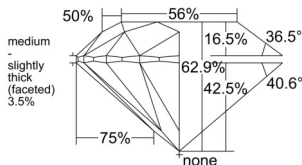

GIA®

FACSIMILE

GIA REPORT 6522203543

Verify this report at GIA.edu

GIA NATURAL DIAMOND DOSSIER®

May 19, 2025
GIA Report Number 6522203543
Shape and Cutting Style ..... Round Brilliant
Measurements ..... 5.59 - 5.67 x 3.54 mm

GRADING RESULTS

Carat Weight ..... 0.70 carat
Color Grade ..... G
Clarity Grade S11
Cut Grade ..... Excellent

ADDITIONAL GRADING INFORMATION

Polish ..... Excellent
Symmetry ..... Very Good
Fluorescence ..... None
Clarity Characteristics..... Crystal, Cloud, Needle
Inscription(s): GIA 6522203543

PROPORTIONS

Profile to actual proportions