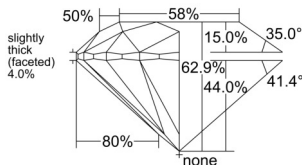

GIA®

FACSIMILE

GIA NATURAL DIAMOND DOSSIER®

May 22, 2025
GIA Report Number 6522222504
Shape and Cutting Style ..... Round Brilliant
Measurements ..... 5.22 - 5.24 x 3.29 mm

GRADING RESULTS

Carat Weight ..... 0.56 carat
Color Grade ..... F
Clarity Grade VS2
Cut Grade ..... Excellent

ADDITIONAL GRADING INFORMATION

Polish ..... Excellent
Symmetry ..... Excellent
Fluorescence ..... Faint
Clarity Characteristics ..... Cloud
Inscription(s): GIA 6522222504

GIA REPORT 6522222504

Verify this report at GIA.edu

PROPORTIONS

Profile to actual proportions