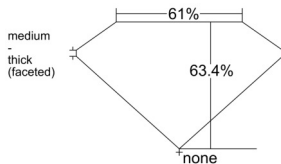

GIA®

FACSIMILE

GIA REPORT 6522250847

Verify this report at GIA.edu

GIA NATURAL DIAMOND DOSSIER®

May 23, 2025
GIA Report Number 6522250847
Shape and Cutting Style ..... Pear Brilliant
Measurements ..... 5.64 x 3.77 x 2.39 mm

GRADING RESULTS

Carat Weight ..... 0.30 carat
Color Grade ..... F
Clarity Grade VS1

ADDITIONAL GRADING INFORMATION

Polish ..... Excellent
Symmetry ..... Very Good
Fluorescence ..... None
Clarity Characteristics..... Crystal, Pinpoint, Cloud
Inscription(s): GIA 6522250847

PROPORTIONS

Profile not to actual proportions

GRADING SCALES

GIA COLOR SCALE		GIA CLARITY SCALE			
COLORLESS	D	VERY VERY SLIGHTLY INCLUDED	FLAWLESS		
	E		INTERNALLY FLAWLESS		
	F	VERY SLIGHTLY INCLUDED	VVS₁		
	G		VVS₂		
	H		VS₁		
	NEAR COLORLESS	I	SLIGHTLY INCLUDED	VS₂	
		J		SI₁	
		FAINT	K	INCLUDED	SI₂
			L		I₁
			M		I₂
VERT LIGHT	N	LIGHT	I₃		
	O				
	P				
	Q				
	R