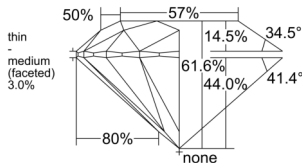

GIA®

FACSIMILE

GIA REPORT 6522257540

Verify this report at GIA.edu

GIA NATURAL DIAMOND DOSSIER®

May 26, 2025
GIA Report Number 6522257540
Shape and Cutting Style ..... Round Brilliant
Measurements ..... 3.77 - 3.79 x 2.33 mm

GRADING RESULTS

Carat Weight ..... 0.20 carat
Color Grade ..... D
Clarity Grade VVS2
Cut Grade ..... Excellent

ADDITIONAL GRADING INFORMATION

Polish ..... Excellent
Symmetry ..... Excellent
Fluorescence ..... Medium Blue
Clarity Characteristics ..... Pinpoint, Cloud
Inscription(s): GIA 6522257540

PROPORTIONS

GRADING SCALES

GIA COLOR SCALE	GIA CLARITY SCALE	GIA CUT SCALE	
D	FLAWLESS	EXCELLENT	
E	INTERNALLY FLAWLESS		
F		VVS₁	VERY GOOD
G	VVS₂		
H	VS₁	GOOD	
I	VS₂		
J	SI₁	FAIR	
K	SI₂		
L	I₁	POOR	
M	I₂		
N	I₃		
O			
P			
Q			
R			
S			
T			
U			
V			
W			
X			
Y			
Z