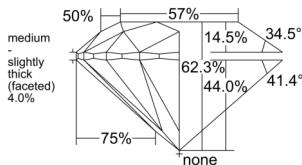

GIA®

FACSIMILE

GIA REPORT 6522262931

Verify this report at GIA.edu

GIA NATURAL DIAMOND DOSSIER®

May 24, 2025
GIA Report Number 6522262931
Shape and Cutting Style ..... Round Brilliant
Measurements ..... 5.83 - 5.85 x 3.64 mm

GRADING RESULTS

Carat Weight ..... 0.76 carat
Color Grade ..... D
Clarity Grade S11
Cut Grade ..... Excellent

ADDITIONAL GRADING INFORMATION

Polish ..... Excellent
Symmetry ..... Excellent
Fluorescence ..... Medium Blue
Clarity Characteristics ..... Crystal, Cloud
Inscription(s): GIA 6522262931

PROPORTIONS

Profile to actual proportions

GRADING SCALES

GIA COLOR SCALE	GIA CLARITY SCALE	GIA CUT SCALE	
D	FLAWLESS	EXCELLENT	
E	INTERNALLY FLAWLESS		
F		VVS₁	VERY GOOD
G	VVS₂		
H	VS₁	GOOD	
I	VS₂		
J	S1₁	FAIR	
K	S1₂		
L	I₁	POOR	
M	I₂		
N	I₃		
O			
P			
Q			
R			
S			
T			
U			
V			
W			
X			
Y			
Z