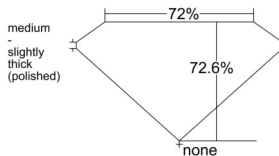

GIA®

FACSIMILE

GIA REPORT 6522266670

Verify this report at GIA.edu

GIA NATURAL DIAMOND DOSSIER®

May 26, 2025
GIA Report Number 6522266670
Shape and Cutting Style ..... **Square Modified Brilliant**
Measurements ..... **5.44 x 5.41 x 3.92 mm**

GRADING RESULTS

Carat Weight ..... **0.91 carat**
Color Grade ..... **D**
Clarity Grade **VS1**

ADDITIONAL GRADING INFORMATION

Polish ..... **Excellent**
Symmetry ..... **Very Good**
Fluorescence ..... **None**
Clarity Characteristics..... **Feather, Needle, Pinpoint**
Inscription(s): GIA 6522266670

PROPORTIONS

Profile not to actual proportions

GRADING SCALES

GIA COLOR SCALE		GIA CLARITY SCALE			
COLORLESS	D	VERY VERY SLIGHTLY INCLUDED	FLAWLESS		
	E		INTERNALLY FLAWLESS		
	F	VERY SLIGHTLY INCLUDED	VS₁		
	G		VS₂		
	H		VS₁		
	NEAR COLORLESS	I	SLIGHTLY INCLUDED	VS₂	
		J		SI₁	
		FAINT	K	INCLUDED	SI₂
			L		I₁
			M		I₂
VERT LIGHT	N	INCLUDED	I₃		
	O				
	P				
	Q				
	R				
	S				
	T				
LIGHT	U				
	V				
	W				
	X				
Y					
Z