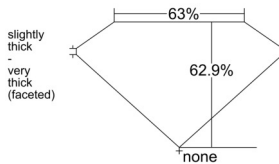

GIA®

FACSIMILE

GIA REPORT 6522267643

Verify this report at GIA.edu

GIA NATURAL DIAMOND DOSSIER®

May 24, 2025
GIA Report Number 6522267643
Shape and Cutting Style ..... Oval Brilliant
Measurements ..... 7.34 x 5.57 x 3.50 mm

GRADING RESULTS

Carat Weight ..... 0.90 carat
Color Grade ..... H
Clarity Grade VS2

ADDITIONAL GRADING INFORMATION

Polish ..... Excellent
Symmetry ..... Very Good
Fluorescence ..... Faint
Clarity Characteristics..... Crystal, Cloud, Feather
Inscription(s): GIA 6522267643

PROPORTIONS

Profile not to actual proportions

GRADING SCALES

GIA COLOR SCALE		GIA CLARITY SCALE			
COLORLESS	D	VERY VERY SLIGHTLY INCLUDED	FLAWLESS		
	E		INTERNALLY FLAWLESS		
	F	VERY SLIGHTLY INCLUDED	VVS₁		
	G		VVS₂		
	H		VS₁		
	NEAR COLORLESS	I	SLIGHTLY INCLUDED	VS₂	
		J		SI₁	
		FAINT	K	INCLUDED	SI₂
			L		I₁
			M		I₂
VERT LIGHT	N	LIGHT	I₃		
	O				
	P				
	Q				
	R