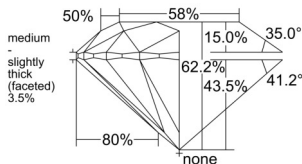

GIA®

FACSIMILE

GIA REPORT 6522269343

Verify this report at GIA.edu

GIA NATURAL DIAMOND DOSSIER®

May 26, 2025
GIA Report Number 6522269343
Shape and Cutting Style ..... Round Brilliant
Measurements ..... 4.48 - 4.51 x 2.80 mm

GRADING RESULTS

Carat Weight ..... 0.34 carat
Color Grade ..... E
Clarity Grade VVS2
Cut Grade ..... Excellent

ADDITIONAL GRADING INFORMATION

Polish ..... Excellent
Symmetry ..... Excellent
Fluorescence ..... None
Clarity Characteristics ..... Needle
Inscription(s): GIA 6522269343

PROPORTIONS

GRADING SCALES

GIA COLOR SCALE	GIA CLARITY SCALE	GIA CUT SCALE	
D	FLAWLESS	EXCELLENT	
E	INTERNALLY FLAWLESS		
F		VVS₁	VERY GOOD
G	VVS₂		
H	VS₁	GOOD	
I	VS₂		
J	SI₁	FAIR	
K	SI₂		
L	I₁	POOR	
M			
N			
O	I₂		
P			
Q			
R	I₃		
S			
T			
U			
V			
W			
X			
Y			
Z