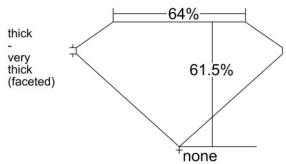

GIA®

FACSIMILE

GIA REPORT 6522279324

Verify this report at GIA.edu

GIA NATURAL DIAMOND DOSSIER®

June 10, 2025
GIA Report Number **6522279324**
Shape and Cutting Style ..... **Pear Brilliant**
Measurements ..... **6.08 x 4.20 x 2.58 mm**

GRADING RESULTS

Carat Weight ..... **0.40 carat**
Color Grade ..... **D**
Clarity Grade **VS1**

ADDITIONAL GRADING INFORMATION

Polish ..... **Very Good**
Symmetry ..... **Very Good**
Fluorescence ..... **None**
Clarity Characteristics..... **Needle, Feather, Pinpoint**
Inscription(s): **GIA 6522279324**

PROPORTIONS

Profile not to actual proportions

GRADING SCALES

GIA COLOR SCALE		GIA CLARITY SCALE			
COLORLESS	D	VERY VERY SLIGHTLY INCLUDED	FLAWLESS		
	E		INTERNALLY FLAWLESS		
	F		VVS₁		
	NEAR COLORLESS	G	VVS₂		
		H	VERY SLIGHTLY INCLUDED	VS₁	
		I		VS₂	
		FAINT	J	SLIGHTLY INCLUDED	SI₁
			K		SI₂
	L		INCLUDED		I₁
	M			I₂	
VERT LIGHT	N		INCLUDED	I₃	
	O				
	P				
	Q				
	R				
LIGHT	S				
	T				
	U				
	V				
	Z