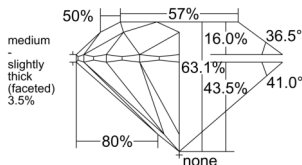

GIA®

FACSIMILE

GIA REPORT 6522280879

Verify this report at GIA.edu

GIA NATURAL DIAMOND DOSSIER®

May 27, 2025
GIA Report Number 6522280879
Shape and Cutting Style ..... Round Brilliant
Measurements ..... 5.59 - 5.67 x 3.55 mm

GRADING RESULTS

Carat Weight ..... 0.70 carat
Color Grade ..... J
Clarity Grade S11
Cut Grade ..... Excellent

ADDITIONAL GRADING INFORMATION

Polish ..... Excellent
Symmetry ..... Very Good
Fluorescence ..... Faint
Clarity Characteristics..... Crystal, Cloud, Feather
Inscription(s): GIA 6522280879

PROPORTIONS

GRADING SCALES

GIA COLOR SCALE

COLORLESS	D
	E
	F
	G
	H
	I
	J
NEAR COLORLESS	K
	L
FAIN	M
	N
	O
	P
VERY LIGHT	Q
	R
	S
	T
	U
	V
	W
	X
	Y
LIGHT	Z

GIA CLARITY SCALE

FLAWLESS	VERY VERY SLIGHTLY INCLUDED	VVS₁	
			VVS₂
INTERNALLY FLAWLESS	VERY SLIGHTLY INCLUDED	VS₁	
		VS₂	
SLIGHTLY INCLUDED	INCLUDED	SI₁	
		SI₂	
I₁	I₂	I₃	

GIA CUT SCALE

EXCELLENT
VERY GOOD
GOOD
FAIR
POOR