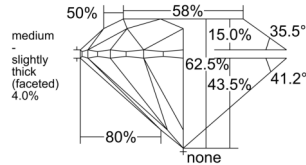

GIA®

FACSIMILE

GIA NATURAL DIAMOND DOSSIER®

June 02, 2025
GIA Report Number 6522283167
Shape and Cutting Style ..... Round Brilliant
Measurements ..... 5.04 - 5.07 x 3.16 mm

GRADING RESULTS

Carat Weight ..... 0.50 carat
Color Grade ..... D
Clarity Grade VS1
Cut Grade ..... Excellent

ADDITIONAL GRADING INFORMATION

Polish ..... Excellent
Symmetry ..... Excellent
Fluorescence ..... None
Clarity Characteristics..... Crystal, Pinpoint, Needle, Cloud
Inscription(s): GIA 6522283167

GIA REPORT 6522283167

Verify this report at GIA.edu

PROPORTIONS

Profile to actual proportions