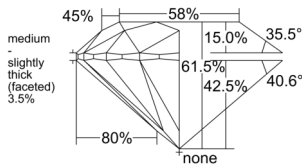

GIA®

FACSIMILE

GIA REPORT 6522298178

Verify this report at GIA.edu

GIA NATURAL DIAMOND DOSSIER®

May 28, 2025
GIA Report Number 6522298178
Shape and Cutting Style ..... Round Brilliant
Measurements ..... 4.76 - 4.79 x 2.94 mm

GRADING RESULTS

Carat Weight ..... 0.41 carat
Color Grade ..... D
Clarity Grade ..... Internally Flawless
Cut Grade ..... Excellent

ADDITIONAL GRADING INFORMATION

Polish ..... Excellent
Symmetry ..... Excellent
Fluorescence ..... None
Clarity Characteristics... Surface Graining, Minor Details of Polish
Inspection(s): GIA 6522298178

PROPORTIONS

Profile to actual proportions

GRADING SCALES

GIA COLOR SCALE

COLOURESS	D
	E
	F
	G
	H
	I
	J
NEAR COLOURESS	K
	L
FAIN	M
	N
	O
	P
VERY LIGHT	Q
	R
	S
	T
	U
	V
	W
	X
	Y
LIGHT	Z

GIA CLARITY SCALE

FLAWLESS	VERY VERY SLIGHTLY INCLUDED	VS₁	VS₂	SI₁	SI₂	I₁	I₂	I₃			
									VERY SLIGHTLY INCLUDED	SLIGHTLY INCLUDED	INCLUDED

GIA CUT SCALE

EXCELLENT
VERY GOOD
GOOD
FAIR
POOR