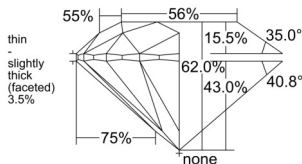

GIA®

FACSIMILE

GIA REPORT 6522321131

Verify this report at GIA.edu

GIA NATURAL DIAMOND DOSSIER®

May 29, 2025
GIA Report Number 6522321131
Shape and Cutting Style ..... Round Brilliant
Measurements ..... 5.18 - 5.21 x 3.22 mm

GRADING RESULTS

Carat Weight ..... 0.53 carat
Color Grade ..... H
Clarity Grade VS1
Cut Grade ..... Excellent

ADDITIONAL GRADING INFORMATION

Polish ..... Excellent
Symmetry ..... Excellent
Fluorescence ..... None
Clarity Characteristics ..... Cloud, Pinpoint
Inscription(s): GIA 6522321131

PROPORTIONS

GRADING SCALES

GIA COLOR SCALE	GIA CLARITY SCALE	GIA CUT SCALE	
D	FLAWLESS	EXCELLENT	
E	INTERNALLY FLAWLESS		
F		VVS₁	VERY GOOD
G	VVS₂		
H	VS₁	GOOD	
I	VS₂		
J	SI₁	FAIR	
K	SI₂		
L	I₁	POOR	
M			
N			
O	I₂		
P			
Q			
R	I₃		
S			
T			
U			
V			
W			
X			
Y			
Z