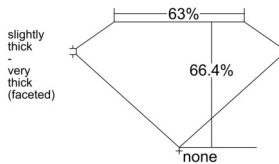

GIA®

FACSIMILE

GIA REPORT 6522331678

Verify this report at GIA.edu

GIA NATURAL DIAMOND DOSSIER®

May 31, 2025
GIA Report Number 6522331678
Shape and Cutting Style ..... Oval Brilliant
Measurements ..... 6.64 x 4.94 x 3.28 mm

GRADING RESULTS

Carat Weight ..... 0.70 carat
Color Grade ..... D
Clarity Grade S11

ADDITIONAL GRADING INFORMATION

Polish ..... Excellent
Symmetry ..... Very Good
Fluorescence ..... None
Clarity Characteristics..... Crystal, Cloud, Feather
Inscription(s): GIA 6522331678

PROPORTIONS

Profile not to actual proportions

GRADING SCALES

GIA COLOR SCALE		GIA CLARITY SCALE			
COLORLESS	D	VERY VERY SLIGHTLY INCLUDED	FLAWLESS		
	E		INTERNALLY FLAWLESS		
	F		VVS₁		
	NEAR COLORLESS	G	VERY SLIGHTLY INCLUDED	VVS₂	
		H		VS₁	
		FANT	I	SLIGHTLY INCLUDED	VS₂
			J		S1₁
	LIGHT	K	INCLUDED	S1₂	
		L		I₁	
		M	NOT LISTED	I₂	
N		I₃			
O					
P					
Q					
R					
S					
T					
U					
V					
W					
X					
Y					
Z