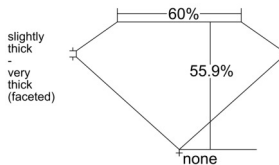

GIA®

FACSIMILE

GIA REPORT 6522356684

Verify this report at GIA.edu

GIA NATURAL DIAMOND DOSSIER®

June 05, 2025
GIA Report Number 6522356684
Shape and Cutting Style ..... Heart Brilliant
Measurements ..... 5.70 x 6.22 x 3.48 mm

GRADING RESULTS

Carat Weight ..... 0.70 carat
Color Grade ..... G
Clarity Grade VS2

ADDITIONAL GRADING INFORMATION

Polish ..... Very Good
Symmetry ..... Very Good
Fluorescence ..... Medium Blue
Clarity Characteristics ..... Twinning Wisp
Inscription(s): GIA 6522356684

PROPORTIONS

Profile not to actual proportions

GRADING SCALES

GIA COLOR SCALE		GIA CLARITY SCALE			
COLORLESS	D	VERY SLIGHTLY INCLUDED	FLAWLESS		
	E		INTERNALLY FLAWLESS		
	F		VVS₁		
	NEAR COLORLESS	G	VVS₂		
		H	VERY SLIGHTLY INCLUDED	VS₁	
		I		VS₂	
		FAINT	J	SLIGHTLY INCLUDED	SI₁
	K		SI₂		
	L		INCLUDED		I₁
	M			I₂	
N	I₃				
VERT LIGHT	O				
	P				
	Q				
	R				
	S				
	T				
	U				
LIGHT	V				
	W				
	X				
	Y				
	Z