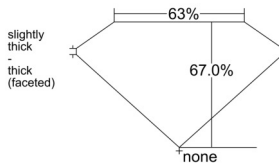

GIA®

FACSIMILE

GIA REPORT 6522356799

Verify this report at GIA.edu

GIA NATURAL DIAMOND DOSSIER®

June 05, 2025
GIA Report Number 6522356799
Shape and Cutting Style ..... Cushion Modified Brilliant
Measurements ..... 4.69 x 4.42 x 2.96 mm

GRADING RESULTS

Carat Weight ..... 0.51 carat
Color Grade ..... F
Clarity Grade VS1

ADDITIONAL GRADING INFORMATION

Polish ..... Excellent
Symmetry ..... Very Good
Fluorescence ..... Faint
Clarity Characteristics..... Crystal, Needle, Pinpoint
Inspection(s): GIA 6522356799

PROPORTIONS

Profile not to actual proportions

GRADING SCALES

GIA COLOR SCALE		GIA CLARITY SCALE			
COLORLESS	D	VERY VERY SLIGHTLY INCLUDED	FLAWLESS		
	E		INTERNALLY FLAWLESS		
	F	VERY SLIGHTLY INCLUDED	VS₁		
	G		VS₂		
	H		VS₁		
	NEAR COLORLESS	I	SLIGHTLY INCLUDED	VS₂	
		J		SI₁	
		FAINT	K	INCLUDED	SI₂
			L		I₁
			M		I₂
VERT LIGHT	N	LIGHT	I₃		
	O				
	P				
	Q				
	R