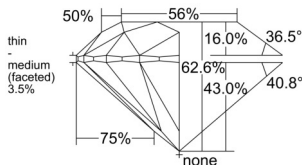

GIA®

FACSIMILE

GIA REPORT 6522361638

Verify this report at GIA.edu

GIA NATURAL DIAMOND DOSSIER®

June 03, 2025
GIA Report Number 6522361638
Shape and Cutting Style ..... Round Brilliant
Measurements ..... 4.85 - 4.88 x 3.04 mm

GRADING RESULTS

Carat Weight ..... 0.44 carat
Color Grade I
Clarity Grade S11
Cut Grade ..... Excellent

ADDITIONAL GRADING INFORMATION

Polish ..... Excellent
Symmetry ..... Excellent
Fluorescence ..... Medium Blue
Clarity Characteristics ..... Crystal, Feather
Inscription(s): GIA 6522361638

PROPORTIONS

GRADING SCALES

GIA COLOR SCALE	GIA CLARITY SCALE	GIA CUT SCALE
COLOURLESS	FLAWLESS	EXCELLENT
D	INTERNALLY FLAWLESS	
E	VVS₁	VERY GOOD
F		
G	VVS₂	
H	VS₁	GOOD
I		
J	VS₂	
K	SI₁	FAIR
L		
M	SI₂	
N	I₁	POOR
O		
P	I₂	
Q	I₃	
R		
S		
T		
U		
V		
W		
X		
Y		
Z