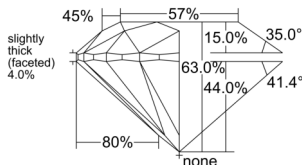

GIA®

FACSIMILE

GIA NATURAL DIAMOND DOSSIER®

June 03, 2025
GIA Report Number 6522367311
Shape and Cutting Style ..... Round Brilliant
Measurements ..... 4.69 - 4.73 x 2.97 mm

GRADING RESULTS

Carat Weight ..... 0.41 carat
Color Grade ..... F
Clarity Grade VVS1
Cut Grade ..... Excellent

ADDITIONAL GRADING INFORMATION

Polish ..... Excellent
Symmetry ..... Excellent
Fluorescence ..... Faint
Clarity Characteristics ..... Pinpoint, Feather
Inscription(s): GIA 6522367311

GIA REPORT 6522367311

Verify this report at GIA.edu

PROPORTIONS

Profile to actual proportions

GRADING SCALES

GIA COLOR SCALE	GIA CLARITY SCALE	GIA CUT SCALE	
D	FLAWLESS	EXCELLENT	
E	INTERNALLY FLAWLESS		
F		VVS₁	VERY GOOD
G	VVS₂		
H	VS₁	GOOD	
I	VS₂		
J	SI₁	FAIR	
K	SI₂		
L	I₁	POOR	
M			
N			
O	I₂		
P			
Q			
R	I₃		
S			
T			
U			
V			
W			
X			
Y			
Z