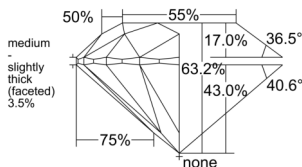

GIA®

FACSIMILE

GIA REPORT 6522370014

Verify this report at GIA.edu

GIA NATURAL DIAMOND DOSSIER®

June 04, 2025
GIA Report Number 6522370014
Shape and Cutting Style ..... Round Brilliant
Measurements ..... 5.87 - 5.90 x 3.72 mm

GRADING RESULTS

Carat Weight ..... 0.80 carat
Color Grade ..... F
Clarity Grade VVS1
Cut Grade ..... Excellent

ADDITIONAL GRADING INFORMATION

Polish ..... Excellent
Symmetry ..... Excellent
Fluorescence ..... Medium Blue
Clarity Characteristics..... Pinpoint, Indented Natural, Feather,
Manufacturing Remnant

Inscription(s): GIA 6522370014

PROPORTIONS

Profile to actual proportions

GRADING SCALES

GIA COLOR SCALE	GIA CLARITY SCALE	GIA CUT SCALE	
D	FLAWLESS	EXCELLENT	
E	INTERNALLY FLAWLESS		
F		VVS₁	VERY GOOD
G	VVS₂		
H	VS₁	GOOD	
I	VS₂		
J	SI₁	FAIR	
K	SI₂		
L	I₁	POOR	
M	I₂		
N	I₃		
O			
P			
Q			
R			
S			
T			
U			
V			
W			
X			
Y			
Z