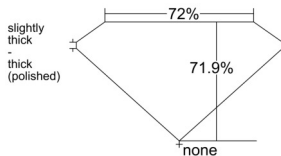

GIA®

FACSIMILE

GIA REPORT 6522371899

Verify this report at GIA.edu

GIA NATURAL DIAMOND DOSSIER®

June 05, 2025
GIA Report Number 6522371899
Shape and Cutting Style ..... Square Modified Brilliant
Measurements ..... 4.90 x 4.80 x 3.46 mm

GRADING RESULTS

Carat Weight ..... 0.71 carat
Color Grade ..... H
Clarity Grade SI1

ADDITIONAL GRADING INFORMATION

Polish ..... Excellent
Symmetry ..... Very Good
Fluorescence ..... None
Clarity Characteristics ..... Feather
Inscription(s): GIA 6522371899

PROPORTIONS

Profile not to actual proportions