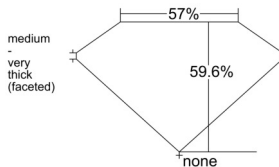

GIA®

FACSIMILE

GIA REPORT 6522374019

Verify this report at GIA.edu

GIA NATURAL DIAMOND DOSSIER®

June 04, 2025
GIA Report Number **6522374019**
Shape and Cutting Style ..... **Heart Brilliant**
Measurements ..... **4.70 x 5.51 x 3.28 mm**

GRADING RESULTS

Carat Weight ..... **0.50 carat**
Color Grade ..... **I**
Clarity Grade **VS1**

ADDITIONAL GRADING INFORMATION

Polish ..... **Excellent**
Symmetry ..... **Excellent**
Fluorescence ..... **None**
Clarity Characteristics..... **Feather, Internal Graining**
Inscription(s): **GIA 6522374019**

PROPORTIONS

Profile not to actual proportions

GRADING SCALES

GIA COLOR SCALE		GIA CLARITY SCALE			
COLORLESS	D	VERY VERY SLIGHTLY INCLUDED	FLAWLESS		
	E		INTERNALLY FLAWLESS		
	F		VVS₁		
	NEAR COLORLESS	G	VERY SLIGHTLY INCLUDED	VVS₂	
		H		VS₁	
		FAINT	I	SLIGHTLY INCLUDED	VS₂
			J		SI₁
	LIGHT		K	INCLUDED	SI₂
			L		I₁
		M	I₂		
N		I₃			
O					
P					
Q					
R					
S					
T					
U					
V					
W					
X					
Y					
Z