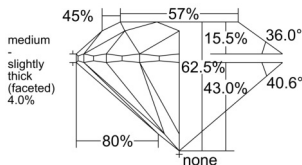

GIA®

FACSIMILE

GIA REPORT 6522377696

Verify this report at GIA.edu

GIA NATURAL DIAMOND DOSSIER®

June 03, 2025
GIA Report Number 6522377696
Shape and Cutting Style ..... Round Brilliant
Measurements ..... 5.64 - 5.67 x 3.53 mm

GRADING RESULTS

Carat Weight ..... 0.70 carat
Color Grade I
Clarity Grade VS1
Cut Grade ..... Excellent

ADDITIONAL GRADING INFORMATION

Polish ..... Excellent
Symmetry ..... Very Good
Fluorescence ..... Faint
Clarity Characteristics..... Cloud, Feather, Pinpoint, Indented
Natural

Inscription(s): GIA 6522377696

PROPORTIONS

GRADING SCALES

GIA COLOR SCALE	GIA CLARITY SCALE	GIA CUT SCALE	
D	FLAWLESS	EXCELLENT	
E	INTERNALLY FLAWLESS		
F		VVS₁	VERY GOOD
G	VVS₂		
H	VS₁	GOOD	
I	VS₂		
J	SI₁	FAIR	
K	SI₂		
L	I₁	POOR	
M	I₂		
N	I₃		
O			
P			
Q			
R			
S			
T			
U			
V			
W			
X			
Y			
Z