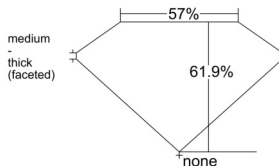

GIA®

FACSIMILE

GIA REPORT 6522382943

Verify this report at GIA.edu

GIA NATURAL DIAMOND DOSSIER®

June 10, 2025
GIA Report Number 6522382943
Shape and Cutting Style ..... Pear Brilliant
Measurements ..... 5.87 x 3.88 x 2.40 mm

GRADING RESULTS

Carat Weight ..... 0.32 carat
Color Grade ..... G
Clarity Grade VS1

ADDITIONAL GRADING INFORMATION

Polish ..... Excellent
Symmetry ..... Very Good
Fluorescence ..... None
Clarity Characteristics..... Crystal, Needle, Pinpoint
Inscription(s): GIA 6522382943

PROPORTIONS

Profile not to actual proportions

GRADING SCALES

GIA COLOR SCALE		GIA CLARITY SCALE			
COLORLESS	D	VERY VERY SLIGHTLY INCLUDED	FLAWLESS		
	E		INTERNALLY FLAWLESS		
	F	VERY SLIGHTLY INCLUDED	VVS₁		
	G		VVS₂		
	H		VS₁		
	NEAR COLORLESS	I	SLIGHTLY INCLUDED	VS₂	
		J		SI₁	
		FAINT	K	INCLUDED	SI₂
			L		I₁
			M		I₂
VERTICALLY LIGHT	N	INCLUDED	I₃		
	O				
	P				
	Q				
	R				
LIGHT	S				
	T				
	U				
	V				
	W				
X					
Y					
Z