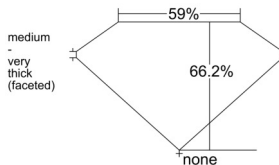

GIA®

FACSIMILE

GIA REPORT 6522392784

Verify this report at GIA.edu

GIA NATURAL DIAMOND DOSSIER®

June 05, 2025
GIA Report Number 6522392784
Shape and Cutting Style ..... Oval Brilliant
Measurements ..... 7.15 x 5.40 x 3.57 mm

GRADING RESULTS

Carat Weight ..... 0.90 carat
Color Grade ..... D
Clarity Grade SI2

ADDITIONAL GRADING INFORMATION

Polish ..... Excellent
Symmetry ..... Excellent
Fluorescence ..... None
Clarity Characteristics ..... Crystal
Inscription(s): GIA 6522392784

PROPORTIONS

Profile not to actual proportions

GRADING SCALES

GIA COLOR SCALE		GIA CLARITY SCALE			
COLORLESS	D	VERY VERY SLIGHTLY INCLUDED	FLAWLESS		
	E		INTERNALLY FLAWLESS		
	F	VERY SLIGHTLY INCLUDED	VVS₁		
	G		VVS₂		
	H		VS₁		
	NEAR COLORLESS	I	SLIGHTLY INCLUDED	VS₂	
		J		SI₁	
		FAINT	K	INCLUDED	SI₂
			L		I₁
			M		I₂
VERT LIGHT	N	LIGHT	I₃		
	O				
	P				
	Q				
	R