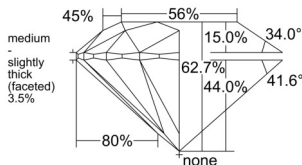

GIA®

FACSIMILE

GIA NATURAL DIAMOND DOSSIER®

June 09, 2025
GIA Report Number 6522416760
Shape and Cutting Style ..... Round Brilliant
Measurements ..... 5.41 - 5.44 x 3.41 mm

GRADING RESULTS

Carat Weight ..... 0.61 carat
Color Grade ..... F
Clarity Grade VVS1
Cut Grade ..... Excellent

ADDITIONAL GRADING INFORMATION

Polish ..... Excellent
Symmetry ..... Excellent
Fluorescence ..... Faint
Clarity Characteristics..... Pinpoint, Feather, Surface Graining
Inscription(s): GIA 6522416760

GIA REPORT 6522416760

Verify this report at GIA.edu

PROPORTIONS

GRADING SCALES

GIA COLOR SCALE	GIA CLARITY SCALE	GIA CUT SCALE	
D	FLAWLESS	EXCELLENT	
E	INTERNALLY FLAWLESS		
F		VVS₁	VERY GOOD
G	VVS₂		
H	VS₁	GOOD	
I	VS₂		
J	SI₁	FAIR	
K	SI₂		
L	I₁	POOR	
M	I₂		
N	I₃		
O			
P			
Q			
R			
S			
T			
U			
V			
W			
X			
Y			
Z