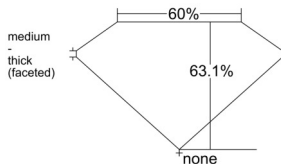

GIA®

FACSIMILE

GIA REPORT 6522420783

Verify this report at GIA.edu

GIA NATURAL DIAMOND DOSSIER®

June 07, 2025
GIA Report Number 6522420783
Shape and Cutting Style ..... Pear Brilliant
Measurements ..... 6.52 x 4.32 x 2.72 mm

GRADING RESULTS

Carat Weight ..... 0.45 carat
Color Grade ..... G
Clarity Grade VS1

ADDITIONAL GRADING INFORMATION

Polish ..... Excellent
Symmetry ..... Very Good
Fluorescence ..... Medium Blue
Clarity Characteristics..... Crystal, Feather, Cloud, Pinpoint
Inspection(s): GIA 6522420783

PROPORTIONS

Profile not to actual proportions

GRADING SCALES

GIA COLOR SCALE		GIA CLARITY SCALE			
COLORLESS	D	VERY VERY SLIGHTLY INCLUDED	FLAWLESS		
	E		INTERNALLY FLAWLESS		
	F		VVS₁		
	G		VVS₂		
	NEAR COLORLESS		H	VERY SLIGHTLY INCLUDED	VS₁
			I		VS₂
	FANT		J	SLIGHTLY INCLUDED	S₁
			K		S₂
			L		I₁
			M		I₂
N		I₃			
VERY LIGHT		O	INCLUDED		
		P			
		Q			
		R			
		S			
	T				
LIGHT	U				
	V				
	W				
	X				
	Y				
	Z