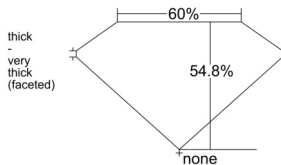

GIA®

FACSIMILE

GIA REPORT 6522446566

Verify this report at GIA.edu

GIA NATURAL DIAMOND DOSSIER®

June 11, 2025
GIA Report Number 6522446566
Shape and Cutting Style ..... Heart Brilliant
Measurements ..... 5.22 x 6.39 x 3.50 mm

GRADING RESULTS

Carat Weight ..... 0.70 carat
Color Grade ..... G
Clarity Grade VS2

ADDITIONAL GRADING INFORMATION

Polish ..... Excellent
Symmetry ..... Very Good
Fluorescence ..... None
Clarity Characteristics..... Cloud, Feather, Crystal, Cavity
Inscription(s): GIA 6522446566

PROPORTIONS

Profile not to actual proportions

GRADING SCALES

GIA COLOR SCALE		GIA CLARITY SCALE	
COLORLESS	D	VERY VERY SLIGHTLY INCLUDED	FLAWLESS
	E		INTERNALLY FLAWLESS
	F		VVS₁
	G		VVS₂
	H		VS₁
	I		VS₂
	J		SI₁
	K		SI₂
	L		I₁
	M		I₂
NEAR COLORLESS	N	SLIGHTLY INCLUDED	I₃
	O		
	P		
	Q		
FAINT	R		
	S		
	T		
	U		
VERT LIGHT	V		
	W		
	X		
	Y		
LIGHT	Z