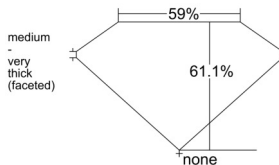

GIA®

FACSIMILE

GIA REPORT 6522472304

Verify this report at GIA.edu

GIA NATURAL DIAMOND DOSSIER®

June 12, 2025
GIA Report Number 6522472304
Shape and Cutting Style ..... Heart Brilliant
Measurements ..... 4.71 x 5.52 x 3.38 mm

GRADING RESULTS

Carat Weight ..... 0.50 carat
Color Grade ..... D
Clarity Grade VVS2

ADDITIONAL GRADING INFORMATION

Polish ..... Excellent
Symmetry ..... Very Good
Fluorescence ..... None
Clarity Characteristics ..... Pinpoint, Cloud
Inscription(s): GIA 6522472304

PROPORTIONS

Profile not to actual proportions

GRADING SCALES

GIA COLOR SCALE		GIA CLARITY SCALE			
COLORLESS	D	VERY VERY SLIGHTLY INCLUDED	FLAWLESS		
	E		INTERNALLY FLAWLESS		
	F	VERY SLIGHTLY INCLUDED	VVS₁		
	G		VVS₂		
	H		VS₁		
	NEAR COLORLESS	I	VERY SLIGHTLY INCLUDED	VS₂	
		J		SI₁	
		FAINT	K	SLIGHTLY INCLUDED	SI₂
			L		I₁
			M		I₂
VERT LIGHT	N	INCLUDED	I₃		
	O				
	P				
	Q				
	R				
	S				
	T				
LIGHT	U				
	V				
	W				
	X				
Y					
Z