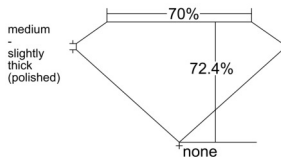

GIA®

FACSIMILE

GIA REPORT 6522491881

Verify this report at GIA.edu

GIA NATURAL DIAMOND DOSSIER®

June 16, 2025
GIA Report Number 6522491881
Shape and Cutting Style ..... Square Modified Brilliant
Measurements ..... 4.39 x 4.33 x 3.13 mm

GRADING RESULTS

Carat Weight ..... 0.51 carat
Color Grade ..... D
Clarity Grade S11

ADDITIONAL GRADING INFORMATION

Polish ..... Excellent
Symmetry ..... Very Good
Fluorescence ..... None
Clarity Characteristics ..... Cloud, Crystal
Inscription(s): GIA 6522491881

PROPORTIONS

Profile not to actual proportions

GRADING SCALES

GIA COLOR SCALE		GIA CLARITY SCALE			
COLORLESS	D	VERY VERY SLIGHTLY INCLUDED	FLAWLESS		
	E		INTERNALLY FLAWLESS		
	F	VERY SLIGHTLY INCLUDED	VVS₁		
	G		VVS₂		
	H		VS₁		
	NEAR COLORLESS	I	SLIGHTLY INCLUDED	SI₁	
		J		SI₂	
		FAINT	K	INCLUDED	I₁
			L		I₂
			M		I₃
VERT LIGHT	N		LIGHT		
	O				
	P				
	Q				
	R