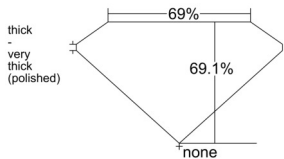

GIA®

FACSIMILE

GIA REPORT 6522499437

Verify this report at GIA.edu

GIA NATURAL DIAMOND DOSSIER®

June 16, 2025
GIA Report Number 6522499437
Shape and Cutting Style ..... Emerald Cut
Measurements ..... 6.30 x 3.98 x 2.75 mm

GRADING RESULTS

Carat Weight ..... 0.70 carat
Color Grade ..... J
Clarity Grade VS1

ADDITIONAL GRADING INFORMATION

Polish ..... Excellent
Symmetry ..... Very Good
Fluorescence ..... None
Clarity Characteristics..... Crystal, Pinpoint
Inscription(s): GIA 6522499437

PROPORTIONS

Profile not to actual proportions

GRADING SCALES

GIA COLOR SCALE		GIA CLARITY SCALE			
COLORLESS	D	VERY VERY SLIGHTLY INCLUDED	FLAWLESS		
	E		INTERNALLY FLAWLESS		
	F		VS₁		
	NEAR COLORLESS	G	VERY SLIGHTLY INCLUDED	VS₂	
		H		VS₁	
		FAINT	I	SLIGHTLY INCLUDED	VS₂
			J		SI₁
			K		SI₂
	LIGHT	L	INCLUDED	I₁	
		M		I₂	
N		I₃			
O					
P					
Q					
R					
S					
T					
U					
V					
W					
X					
Y					
Z