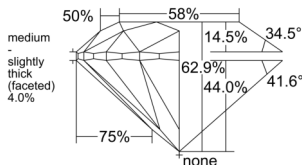

GIA®

FACSIMILE

GIA REPORT 6522514954

Verify this report at GIA.edu

GIA NATURAL DIAMOND DOSSIER®

June 17, 2025
GIA Report Number 6522514954
Shape and Cutting Style ..... Round Brilliant
Measurements ..... 5.28 - 5.31 x 3.33 mm

GRADING RESULTS

Carat Weight ..... 0.58 carat
Color Grade ..... F
Clarity Grade VS1
Cut Grade ..... Excellent

ADDITIONAL GRADING INFORMATION

Polish ..... Excellent
Symmetry ..... Excellent
Fluorescence ..... Very Strong Blue
Clarity Characteristics ..... Cloud
Inscription(s): GIA 6522514954

PROPORTIONS

Profile to actual proportions

GRADING SCALES

GIA COLOR SCALE	GIA CLARITY SCALE	GIA CUT SCALE	
D	FLAWLESS	EXCELLENT	
E	INTERNALLY FLAWLESS		
F		VVS₁	VERY GOOD
G	VVS₂		
H	VS₁	GOOD	
I	VS₂		
J	SI₁	FAIR	
K	SI₂		
L	I₁	POOR	
M			
N	I₂		
O			
P	I₃		
Q			
R			
S			
T			
U			
V			
W			
X			
Y			
Z