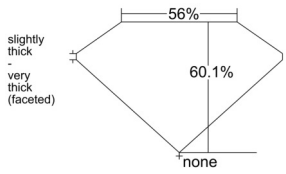

GIA®

FACSIMILE

GIA REPORT 6522515063

Verify this report at GIA.edu

GIA NATURAL DIAMOND DOSSIER®

June 17, 2025
GIA Report Number 6522515063
Shape and Cutting Style ..... Heart Brilliant
Measurements ..... 5.22 x 6.22 x 3.74 mm

GRADING RESULTS

Carat Weight ..... 0.70 carat
Color Grade ..... F
Clarity Grade SI1

ADDITIONAL GRADING INFORMATION

Polish ..... Excellent
Symmetry ..... Excellent
Fluorescence ..... Medium Blue
Clarity Characteristics ..... Twinning Wisp
Inscription(s): GIA 6522515063

PROPORTIONS

Profile not to actual proportions

GRADING SCALES

GIA COLOR SCALE		GIA CLARITY SCALE			
COLORLESS	D	VERY VERY SLIGHTLY INCLUDED	FLAWLESS		
	E		INTERNALLY FLAWLESS		
	F	VERY SLIGHTLY INCLUDED	VVS₁		
	G		VVS₂		
	H		VS₁		
	NEAR COLORLESS	I	SLIGHTLY INCLUDED	VS₂	
		J		SI₁	
		FAINT	K	INCLUDED	SI₂
			L		I₁
			M		I₂
VERY LIGHT			N	LIGHT	I₃
			O		
			P		
	Q				
LIGHT	R				
	S				
	T				
	U				
	V				
	W				
	X				
	Y				
	Z