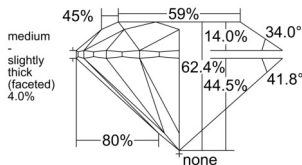

GIA®

FACSIMILE

GIA REPORT 6522515726

Verify this report at GIA.edu

GIA NATURAL DIAMOND DOSSIER®

June 18, 2025
GIA Report Number 6522515726
Shape and Cutting Style ..... Round Brilliant
Measurements ..... 4.04 - 4.06 x 2.53 mm

GRADING RESULTS

Carat Weight ..... 0.25 carat
Color Grade ..... D
Clarity Grade VVS1
Cut Grade ..... Excellent

ADDITIONAL GRADING INFORMATION

Polish ..... Excellent
Symmetry ..... Excellent
Fluorescence ..... None
Clarity Characteristics ..... Cloud, Pinpoint
Inscription(s): GIA 6522515726

PROPORTIONS

Profile to actual proportions

GRADING SCALES

GIA COLOR SCALE	GIA CLARITY SCALE	GIA CUT SCALE	
D	FLAWLESS	EXCELLENT	
E	INTERNALLY FLAWLESS		
F		VVS₁	VERY GOOD
G	VVS₂		
H	VS₁	GOOD	
I	VS₂		
J	SI₁	FAIR	
K	SI₂		
L	I₁	POOR	
M	I₂		
N	I₃		
O			
P			
Q			
R			
S			
T			
U			
V			
W			
X			
Y			
Z