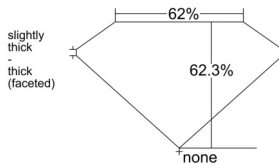

GIA®

FACSIMILE

GIA REPORT 6522541614

Verify this report at GIA.edu

GIA NATURAL DIAMOND DOSSIER®

June 18, 2025
GIA Report Number 6522541614
Shape and Cutting Style ..... Oval Brilliant
Measurements ..... 6.19 x 4.60 x 2.87 mm

GRADING RESULTS

Carat Weight ..... 0.51 carat
Color Grade ..... G
Clarity Grade VVS2

ADDITIONAL GRADING INFORMATION

Polish ..... Excellent
Symmetry ..... Excellent
Fluorescence ..... None
Clarity Characteristics..... Needle, Pinpoint, Indented Natural
Inspection(s): GIA 6522541614

PROPORTIONS

Profile not to actual proportions

GRADING SCALES

GIA COLOR SCALE		GIA CLARITY SCALE			
COLORLESS	D	VERY VERY SLIGHTLY INCLUDED	FLAWLESS		
	E		INTERNALLY FLAWLESS		
	F	VERY SLIGHTLY INCLUDED	VVS₁		
	G		VVS₂		
	H		VS₁		
	NEAR COLORLESS	I	SLIGHTLY INCLUDED	VS₂	
		J		SI₁	
		FAINT	K	INCLUDED	SI₂
			L		I₁
			M		I₂
VERT LIGHT	N	INCLUDED	I₃		
	O				
	P				
	Q				
LIGHT	R				
	S				
	T				
	U				
	V				
	W				
	X				
	Y				
	Z