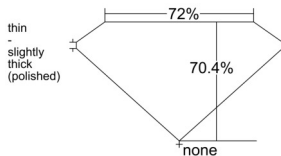

GIA®

FACSIMILE

GIA REPORT 6522548185

Verify this report at GIA.edu

GIA NATURAL DIAMOND DOSSIER®

June 19, 2025
GIA Report Number 6522548185
Shape and Cutting Style ..... Square Modified Brilliant
Measurements ..... 3.83 x 3.80 x 2.68 mm

GRADING RESULTS

Carat Weight ..... 0.32 carat
Color Grade ..... E
Clarity Grade VS1

ADDITIONAL GRADING INFORMATION

Polish ..... Excellent
Symmetry ..... Very Good
Fluorescence ..... None
Clarity Characteristics ..... Cloud
Inscription(s): GIA 6522548185

PROPORTIONS

Profile not to actual proportions

GRADING SCALES

GIA COLOR SCALE		GIA CLARITY SCALE	
COLORLESS	D	VERY VERY SLIGHTLY INCLUDED	FLAWLESS
	E		INTERNALLY FLAWLESS
	F		VS₁
	G		VS₂
	H		VS₁
	I		VS₂
	J		SI₁
	K		SI₂
	L		I₁
	M		I₂
NEAR COLORLESS	N	SLIGHTLY INCLUDED	I₃
	O		
	P		
	Q		
FAINT	R		
	S		
	T		
	U		
VERY LIGHT	V		
	W		
	X		
	Y		
LIGHT	Z