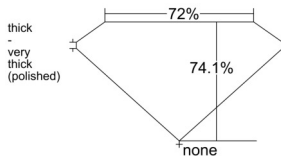

GIA®

FACSIMILE

GIA REPORT 6522553280

Verify this report at GIA.edu

GIA NATURAL DIAMOND DOSSIER®

June 19, 2025
GIA Report Number 6522553280
Shape and Cutting Style ..... Square Modified Brilliant
Measurements ..... 4.28 x 4.17 x 3.09 mm

GRADING RESULTS

Carat Weight ..... 0.50 carat
Color Grade I
Clarity Grade VVS1

ADDITIONAL GRADING INFORMATION

Polish ..... Excellent
Symmetry ..... Very Good
Fluorescence ..... None
Clarity Characteristics ..... Feather
Inscription(s): GIA 6522553280

PROPORTIONS

Profile not to actual proportions

GRADING SCALES

GIA COLOR SCALE		GIA CLARITY SCALE			
COLORLESS	D	VERY VERY SLIGHTLY INCLUDED	FLAWLESS		
	E		INTERNALLY FLAWLESS		
	F	VERY SLIGHTLY INCLUDED	VVS₁		
	G		VVS₂		
	H		VS₁		
	NEAR COLORLESS	I	SLIGHTLY INCLUDED	VS₂	
		J		SI₁	
		FAINT	K	INCLUDED	SI₂
			L		I₁
			M		I₂
VERY LIGHT			N	INCLUDED	I₃
			O		
			P		
	Q				
LIGHT	R				
	S				
	T				
	U				
	V				
	Z