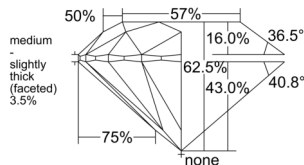

GIA®

FACSIMILE

GIA REPORT 6522553728

Verify this report at GIA.edu

GIA NATURAL DIAMOND DOSSIER®

June 19, 2025
GIA Report Number 6522553728
Shape and Cutting Style ..... Round Brilliant
Measurements ..... 5.26 - 5.31 x 3.30 mm

GRADING RESULTS

Carat Weight ..... 0.57 carat
Color Grade ..... H
Clarity Grade VS1
Cut Grade ..... Excellent

ADDITIONAL GRADING INFORMATION

Polish ..... Excellent
Symmetry ..... Excellent
Fluorescence ..... None
Clarity Characteristics..... Crystal, Cloud, Pinpoint
Inscription(s): GIA 6522553728

PROPORTIONS

Profile to actual proportions